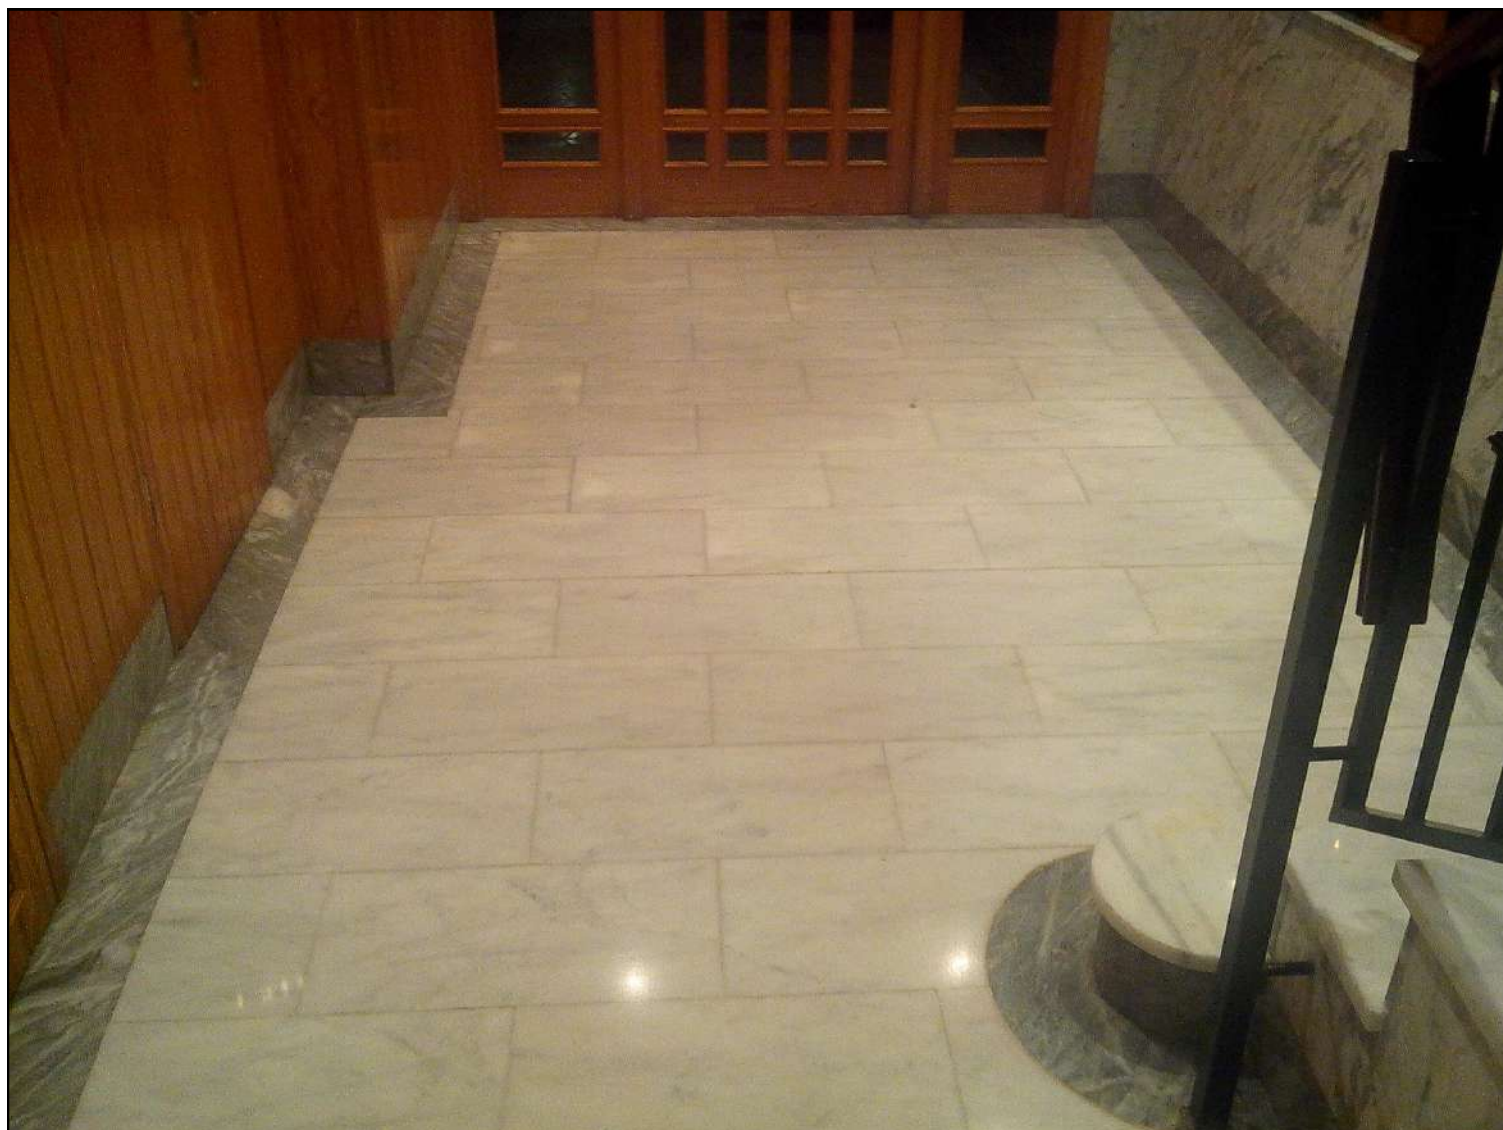

marmorama.es

Another way to buy spanish marble

BLANCO IBIZA 60x30x2 cm

FIRST RANGE

Perfect for common areas, halls, foyers..It is strong material and doesn't present open lines or small holes

Interested in this product

[**CLICK HERE**](#)

The images displayed are not contractually binding. The photos may vary depending on weather and environmental conditions in which they are performed. The similarity to the real product is virtually identical.