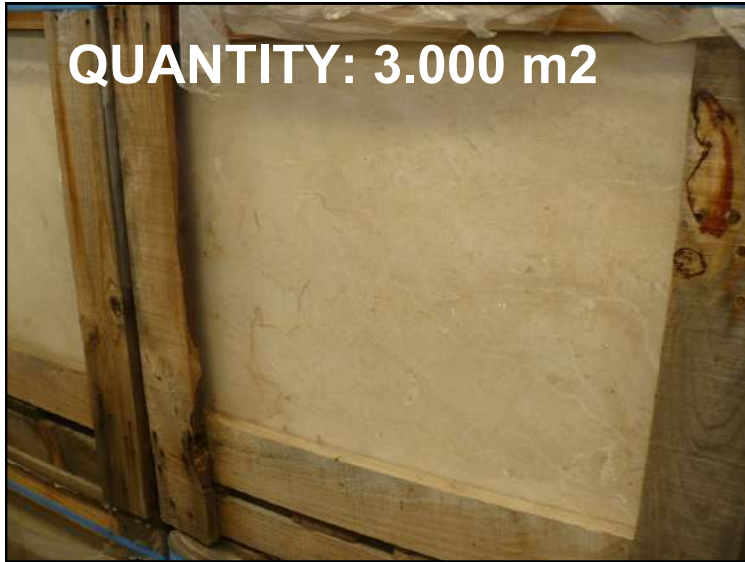

Stock of Crema Marfil Sierra Puerta Quarry. Commercial range, polished finish. SPECIAL OFFER IF BIG ORDERS

Interested in this product

[\*\*CLICK HERE\*\*](#)

Sierra Puerta quarry provides a warm crème colour, very strong stone with straw shadows

Interested in this product

[\*\*CLICK HERE\*\*](#)

This Crema Marfil has a granulated pattern that makes stronger and with less open lines or holes.

Interested in this product

[\*\*CLICK HERE\*\*](#)