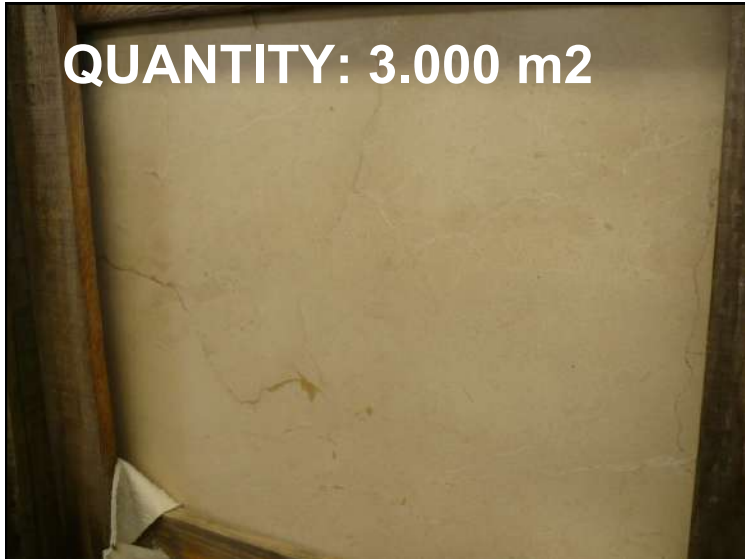

Stock of Crema Marfil Sierra Puerta Quarry. Commercial range, polished finish. SPECIAL OFFER IF BIG ORDERS

Interested in this product

[\*\*CLICK HERE\*\*](#)

Sierra Puerta quarry provides a warm crème colour, very strong stone with straw shadows

Interested in this product

[\*\*CLICK HERE\*\*](#)

This Crema Marfil has a granulated pattern that makes stronger and with less open lines or holes.

Interested in this product

[\*\*CLICK HERE\*\*](#)