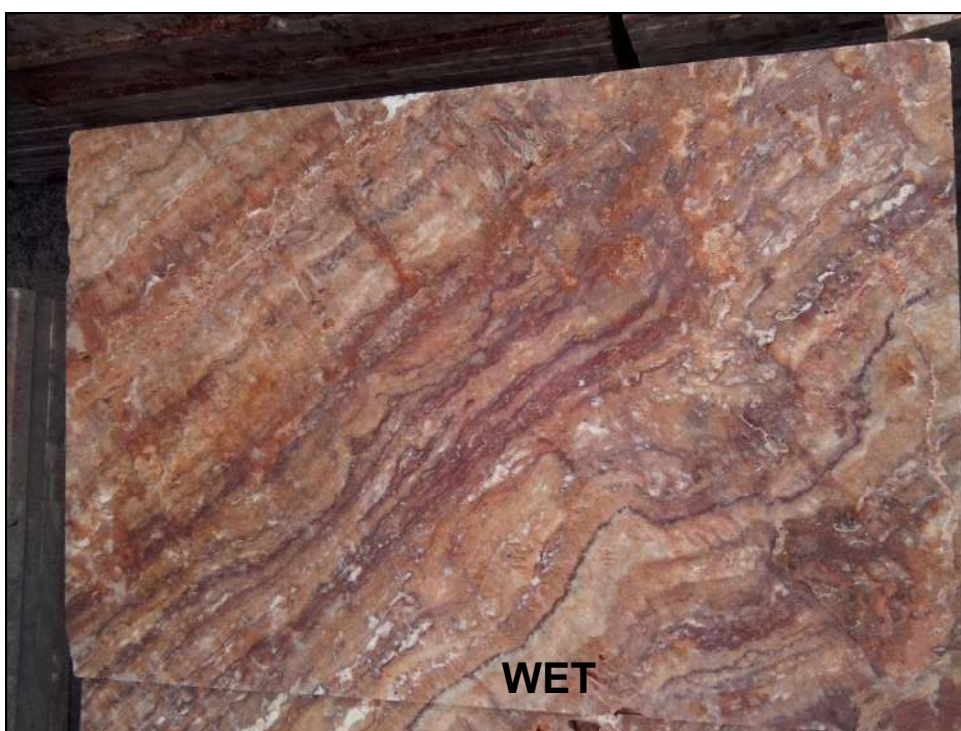

marmorama.es

Another way to buy spanish marble

RED TRAVERTINE 60x40x2 cm

ROUGH FINISH

Suitable for outdoor paving, red colour with swirling waves of tonalities. Around 430 m2.

Interested in this product

[CLICK HERE](#)